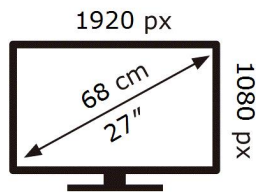

ENERG 

SAMSUNG

C27T550FDR

23 kWh/1000h

2019/2013